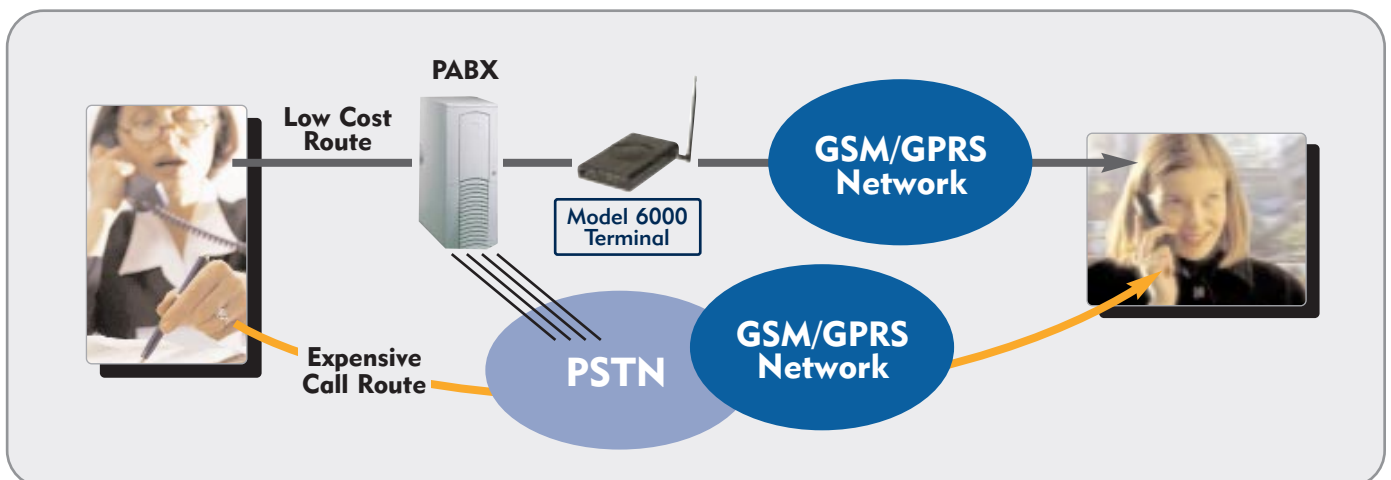

Application Note

Least Cost Routing

The Model 6000 Subscriber Terminal by L-3 Communications is a GSM/GPRS compatible subscriber terminal providing fixed wireless access for customers using standard GSM/GPRS mobile cellular networks. Suitable for a multitude of applications, the subscriber terminal allows the wireless service provider to maximize network utilization, minimize installation and maintenance times and increase subscriber penetration and revenues by supporting a full range of communications needs.

Model 6000 Subscriber Terminal

Least Cost Routing

The Model 6000 subscriber terminal allows business owners to dramatically reduce the costs of calls made from office extensions to mobile phone users. Businesses can use the Model 6000 terminal to automatically divert calls made to any standard GSM network away from fixed lines and the high costs associated with them. Reduce or avoid long distance charges and local connection fees with the Model 6000 subscriber terminal.

Installation of the Model 6000 allows calls made to mobile phones to be routed directly over the mobile phone networks. Each dialed number is analyzed by the PABX and when a mobile phone number is recognized, the call is diverted away from the fixed line and to the Model 6000 terminal equipped with the appropriate GSM/GPRS SIM card, effectively creating an "on-net" call. Calls made "on-net" can result in significant cost savings that are frequently less than half the cost of making calls via the fixed line operator.

Typically, this solution is ideal for businesses making more than 15 minutes of calls each weekday to mobile numbers. In this typical scenario, the cost of the Model 6000 terminal will be paid back in weeks and further call savings can then be directly applied to the bottom line.