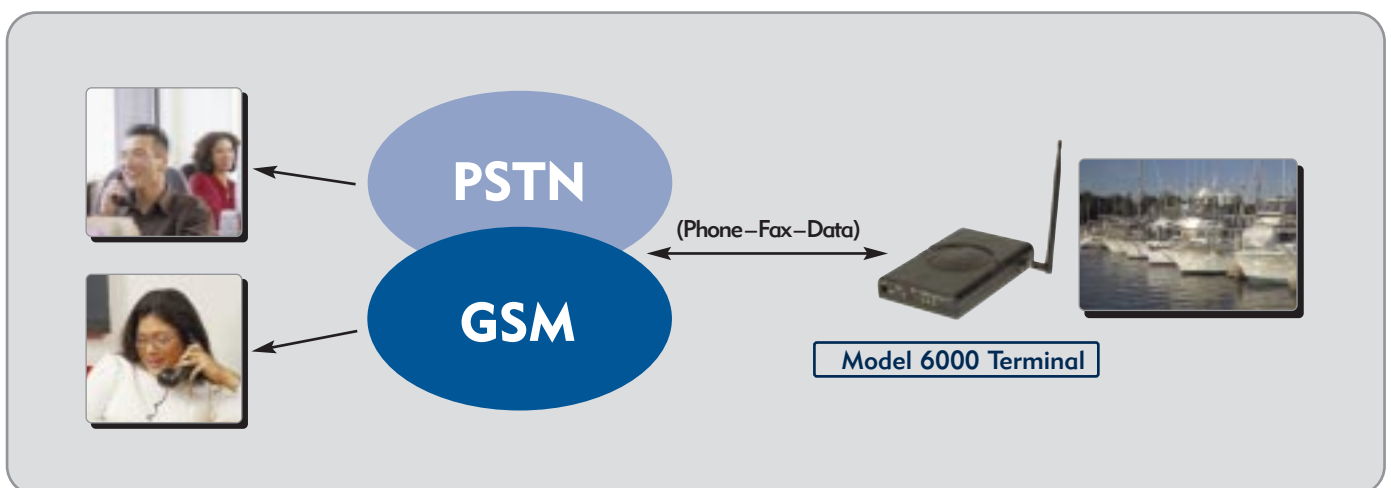

communications

Global Network Solutions

Sales and Marketing: 101 Rock Road, Horsham, PA 19044
Tel: +1 215.957.3719 • Fax: +1 215.957.3794 • www.GNS.L-3com.com

International Sales: The Spirella Building, Letchworth Garden City, SG6 4ET, United Kingdom
Tel: +44 1462 476444 • Fax: +44 1462 476445

Latin American and Caribbean: 11336 Minaret Drive, Tampa, FL 33626
Tel: +1 813.891.9002 • Fax: +1 813.891.9322